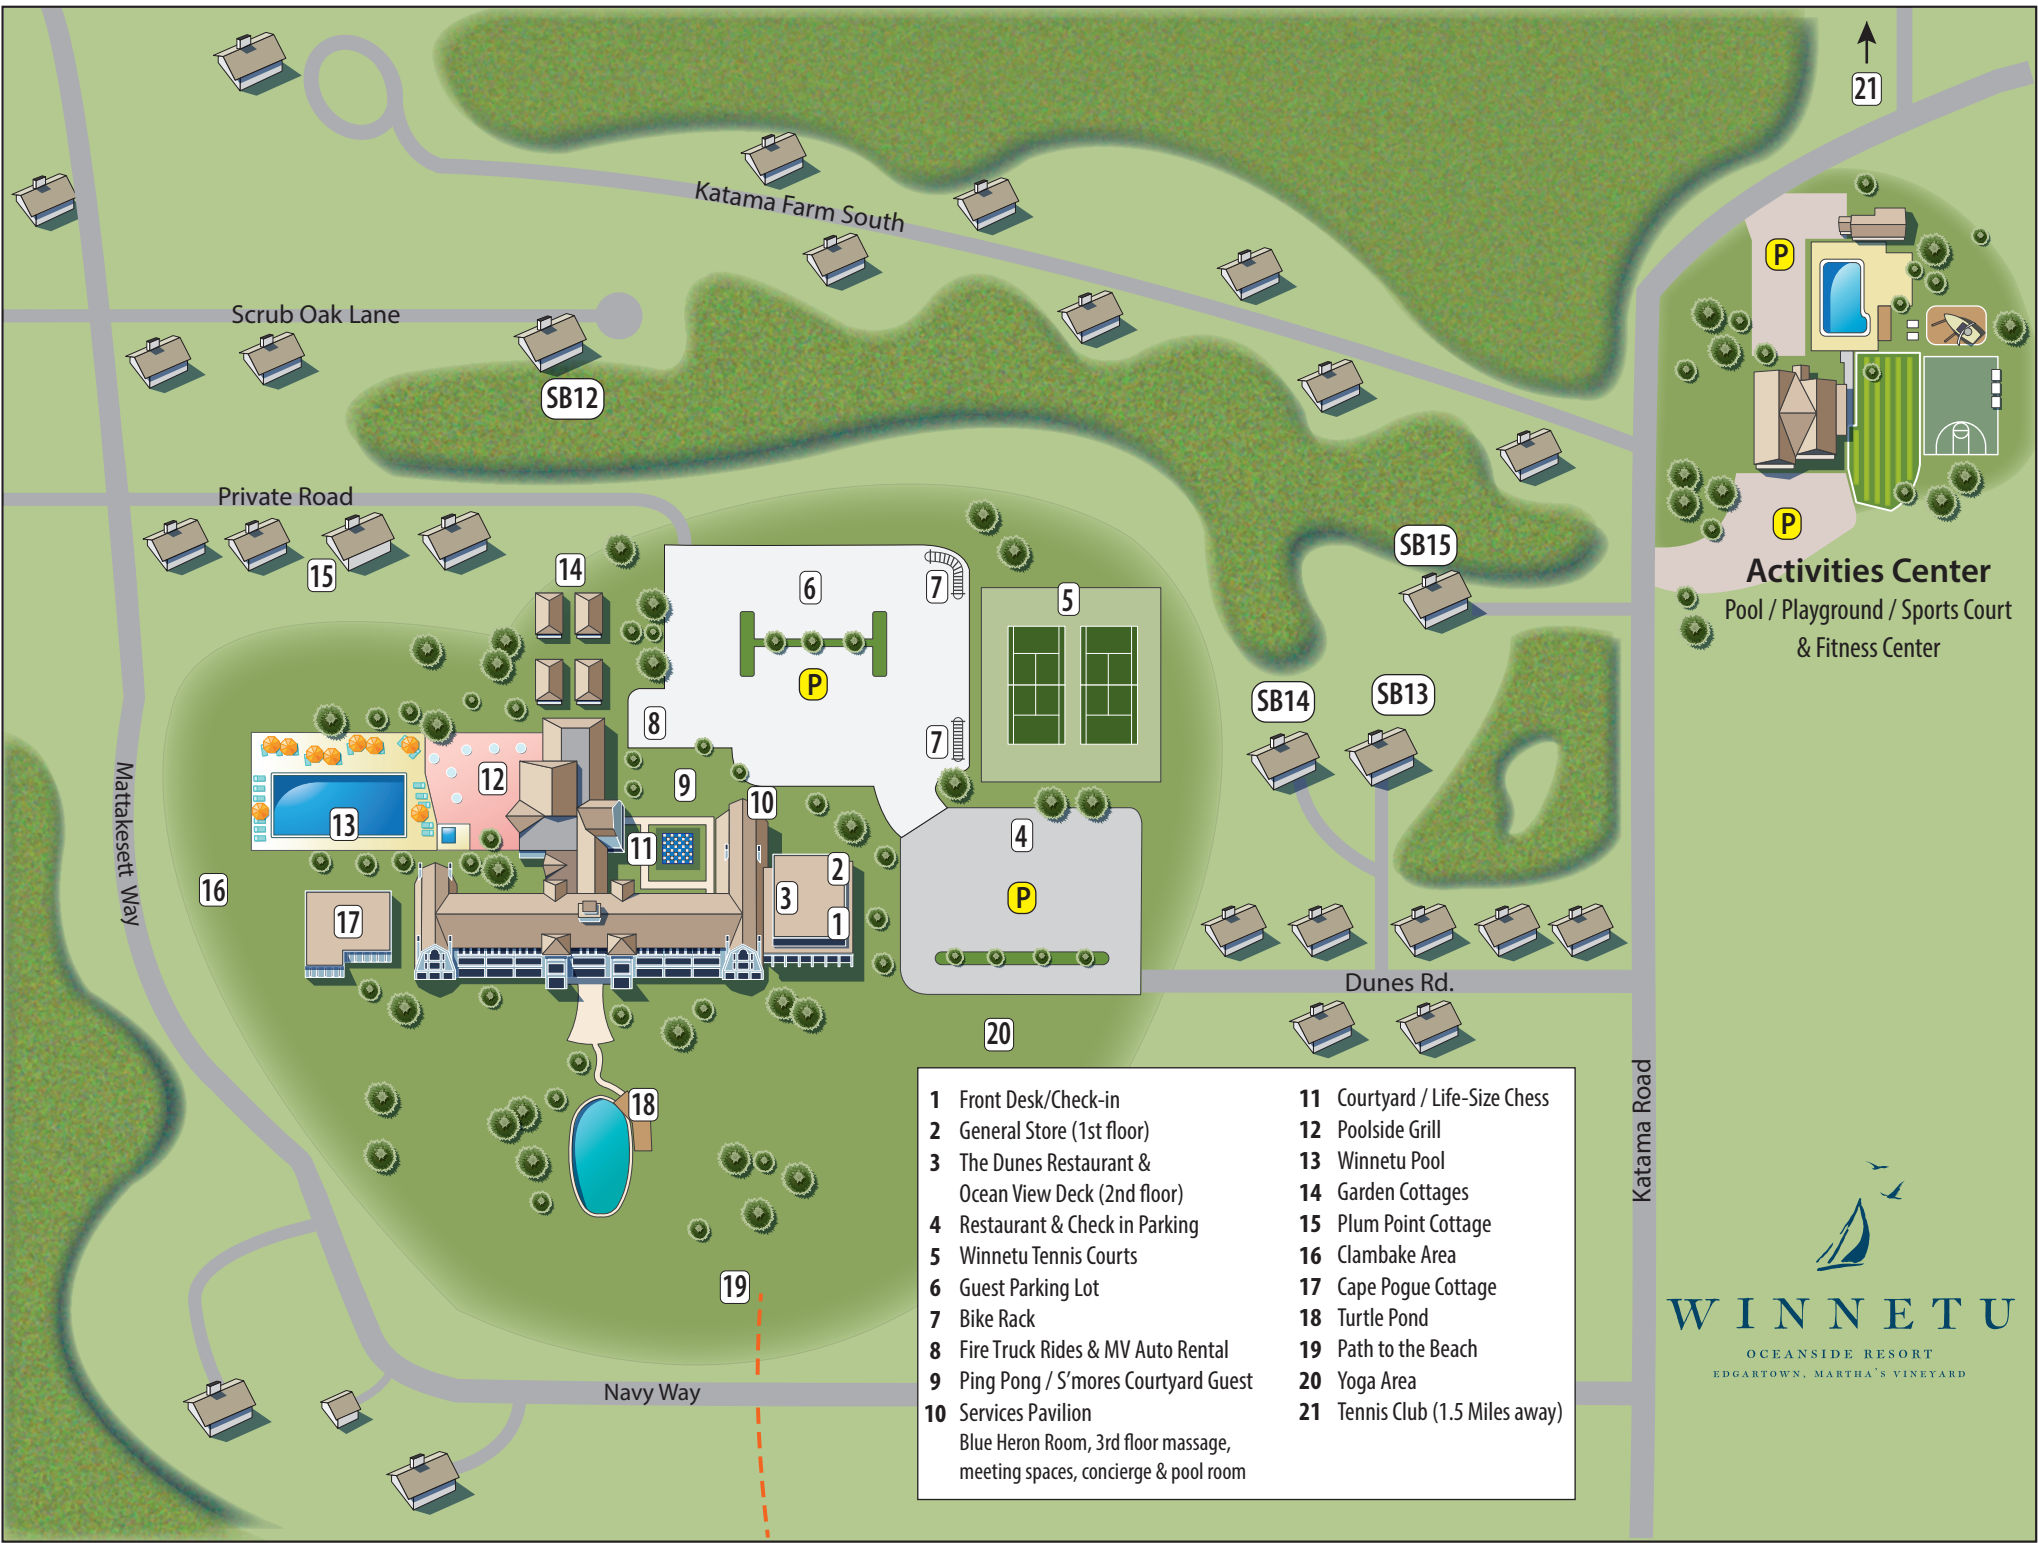

WINNETU

OCEANSIDE RESORT
EDGARTOWN, MARTHA'S VINEYARD

Map not to scale

- | | |
|--|--|
| 1 Front Desk/Check-in | 11 Courtyard / Life-Size Chess |
| 2 General Store (1st floor) | 12 Poolside Grill |
| 3 The Dunes Restaurant & Ocean View Deck (2nd floor) | 13 Winnetu Pool |
| 4 Restaurant & Check in Parking | 14 Garden Cottages |
| 5 Winnetu Tennis Courts | 15 Plum Point Cottage |
| 6 Guest Parking Lot | 16 Clambake Area |
| 7 Bike Rack | 17 Cape Pogue Cottage |
| 8 Fire Truck Rides & MV Auto Rental | 18 Turtle Pond |
| 9 Ping Pong / S'mores Courtyard Guest | 19 Path to the Beach |
| 10 Services Pavilion
Blue Heron Room, 3rd floor massage, meeting spaces, concierge & pool room | 20 Yoga Area |
| | 21 Tennis Club (1.5 Miles away) |

Activities Center
Pool / Playground / Sports Court & Fitness Center