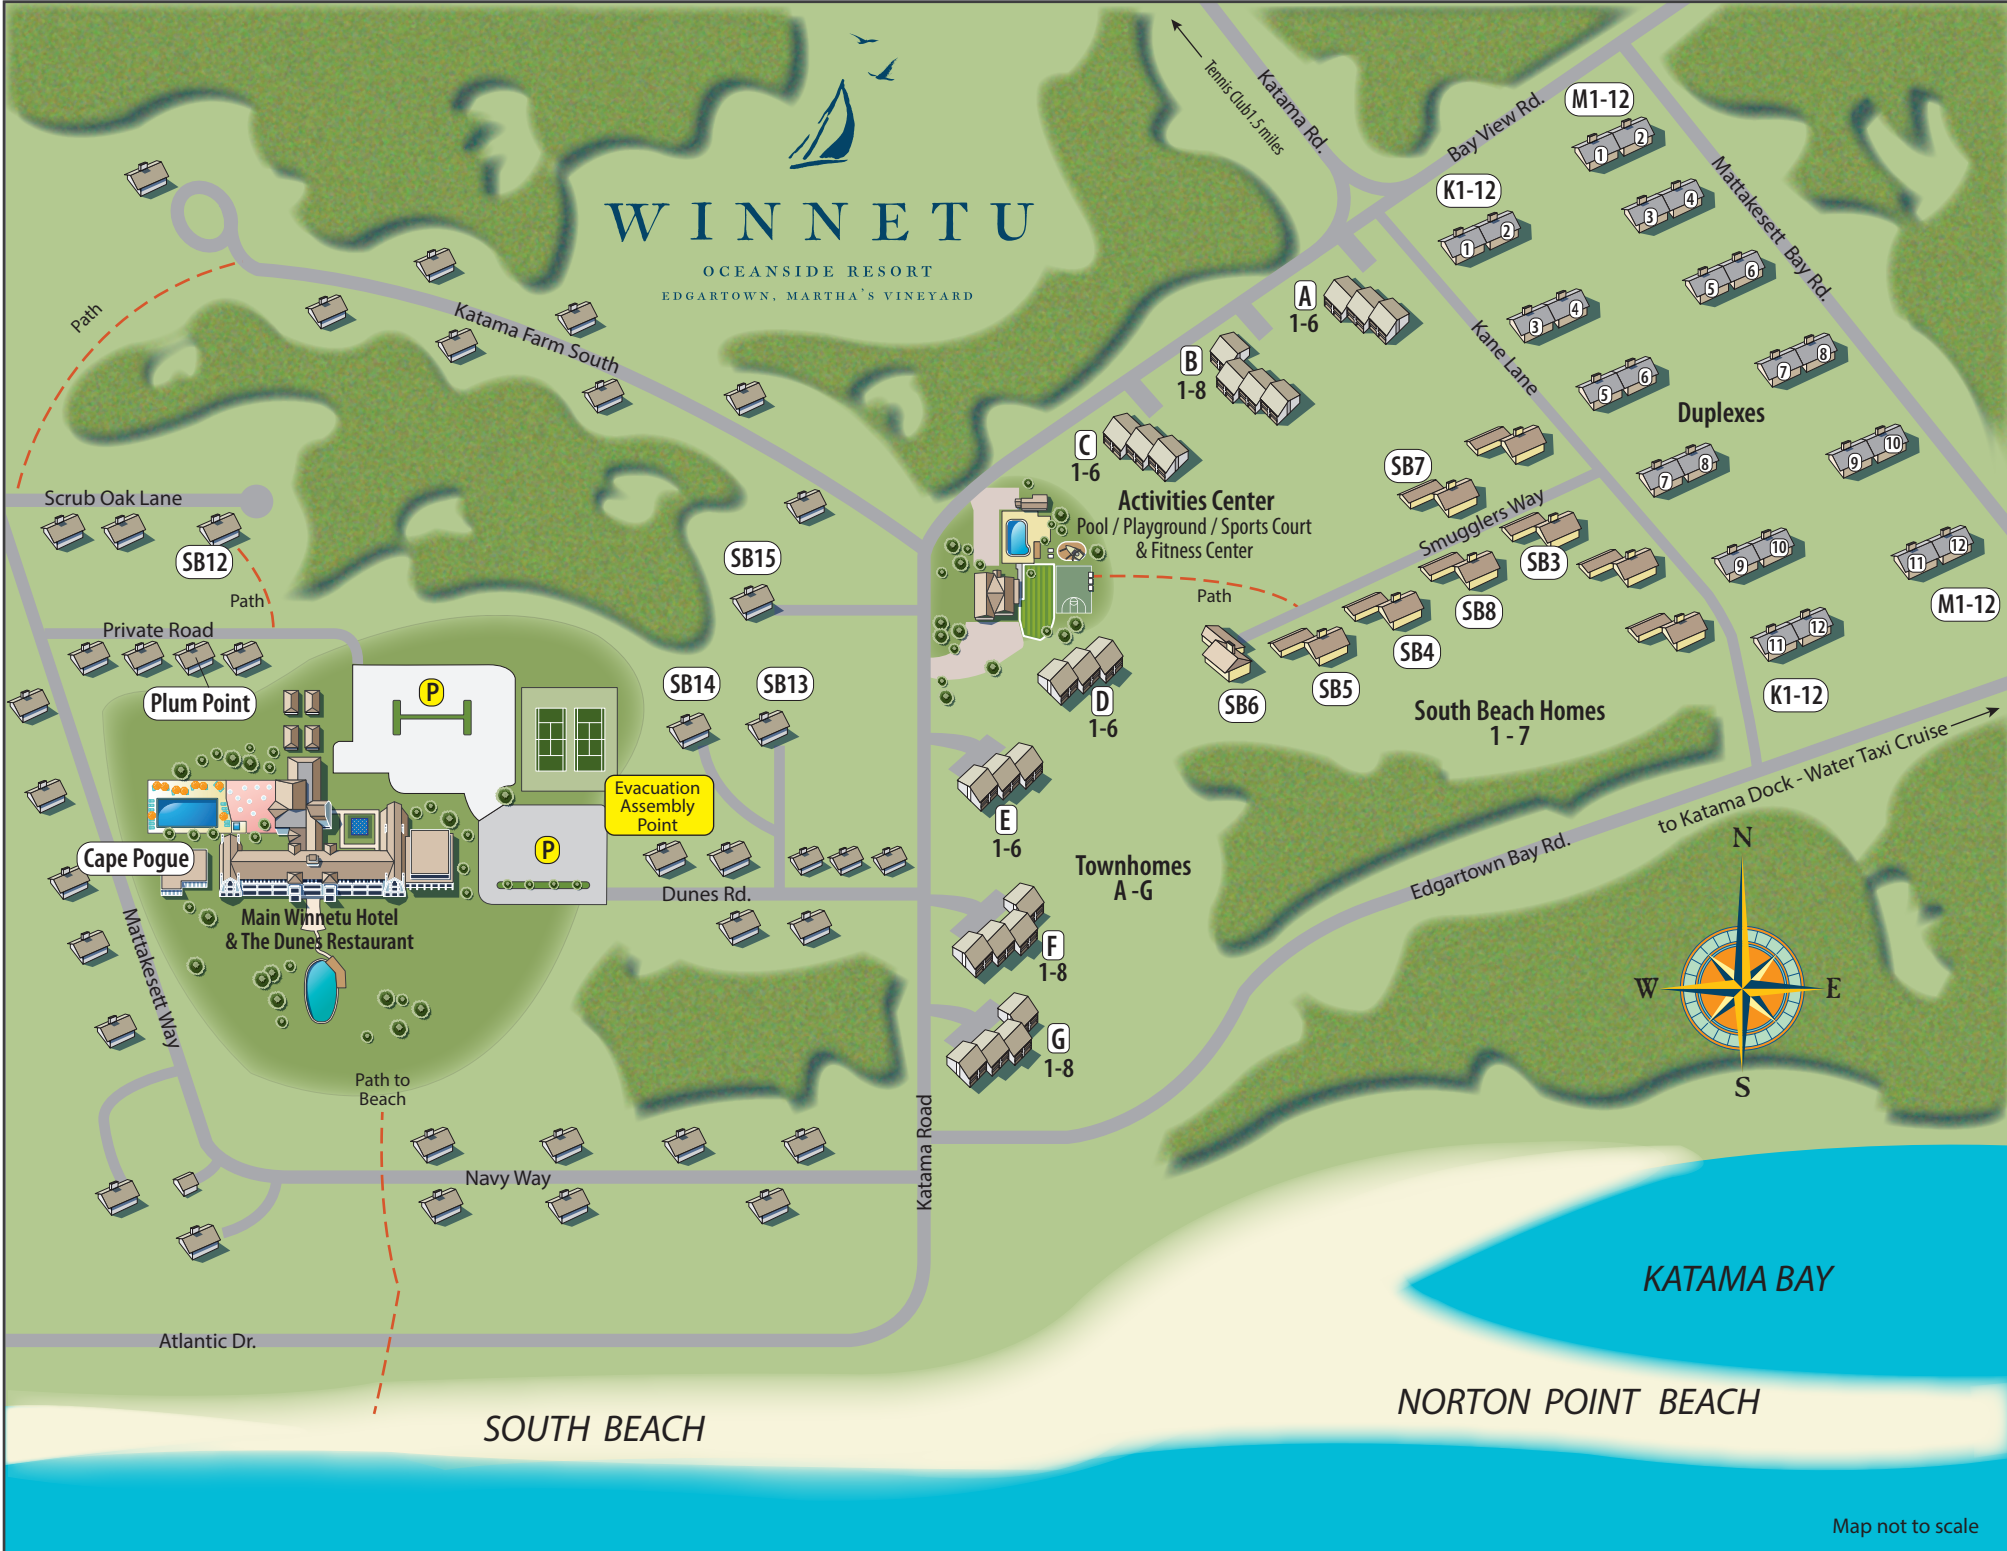

WINNETU

OCEANSIDE RESORT
EDGARTOWN, MARTHA'S VINEYARD

Map not to scale

- | | |
|--|--|
| 1 Front Desk/Check-in | 11 Courtyard / Life-Size Chess |
| 2 General Store (1st floor) | 12 Poolside Grill |
| 3 The Dunes Restaurant & Ocean View Deck (2nd floor) | 13 Winnetu Pool |
| 4 Restaurant & Check in Parking | 14 Garden Cottages |
| 5 Winnetu Tennis Courts | 15 Plum Point Cottage |
| 6 Guest Parking Lot | 16 Clambake Area |
| 7 Bike Rack | 17 Cape Pogue Cottage |
| 8 Fire Truck Rides & MV Auto Rental | 18 Turtle Pond |
| 9 Ping Pong / S'mores Courtyard Guest | 19 Path to the Beach |
| 10 Services Pavilion
Blue Heron Room, 3rd floor massage, meeting spaces, concierge & pool room | 20 Yoga Area |
| | 21 Tennis Club (1.5 Miles away) |

Activities Center
Pool / Playground / Sports Court & Fitness Center