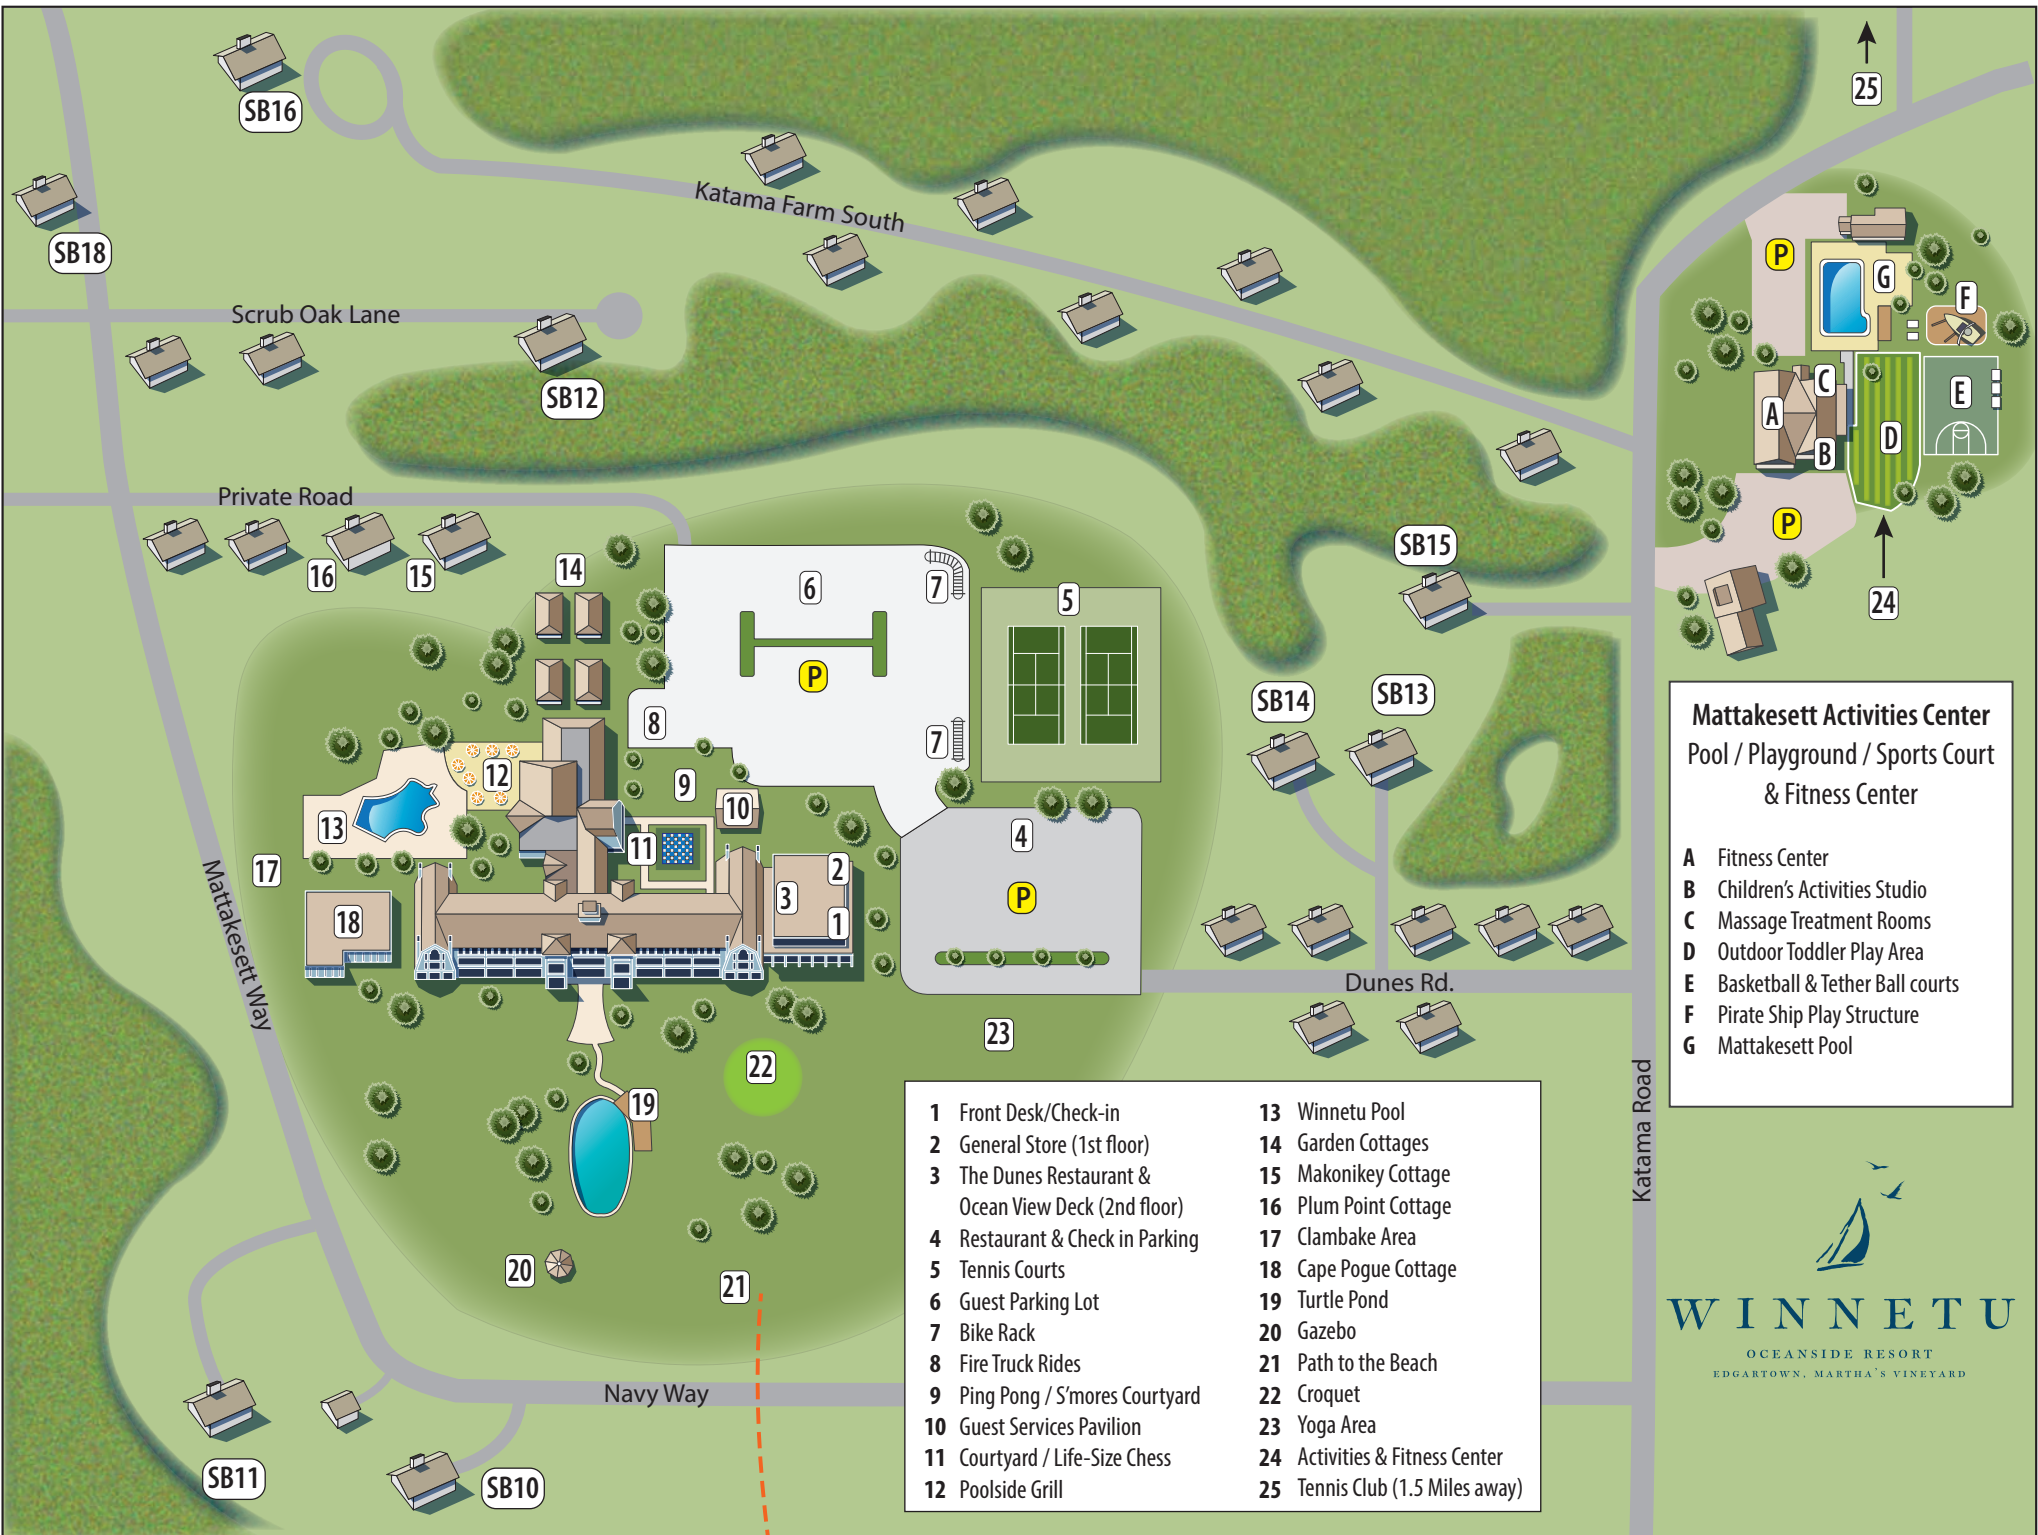

WINNETU

OCEANSIDE RESORT
EDGARTOWN, MARTHA'S VINEYARD

Map not to scale

Mattakesett Activities Center
 Pool / Playground / Sports Court
 & Fitness Center

- A** Fitness Center
- B** Children's Activities Studio
- C** Massage Treatment Rooms
- D** Outdoor Toddler Play Area
- E** Basketball & Tether Ball courts
- F** Pirate Ship Play Structure
- G** Mattakesett Pool

- 1** Front Desk/Check-in
- 2** General Store (1st floor)
- 3** The Dunes Restaurant & Ocean View Deck (2nd floor)
- 4** Restaurant & Check in Parking
- 5** Tennis Courts
- 6** Guest Parking Lot
- 7** Bike Rack
- 8** Fire Truck Rides
- 9** Ping Pong / S'mores Courtyard
- 10** Guest Services Pavilion
- 11** Courtyard / Life-Size Chess
- 12** Poolside Grill
- 13** Winnetu Pool
- 14** Garden Cottages
- 15** Makonikey Cottage
- 16** Plum Point Cottage
- 17** Clambake Area
- 18** Cape Pogue Cottage
- 19** Turtle Pond
- 20** Gazebo
- 21** Path to the Beach
- 22** Croquet
- 23** Yoga Area
- 24** Activities & Fitness Center
- 25** Tennis Club (1.5 Miles away)