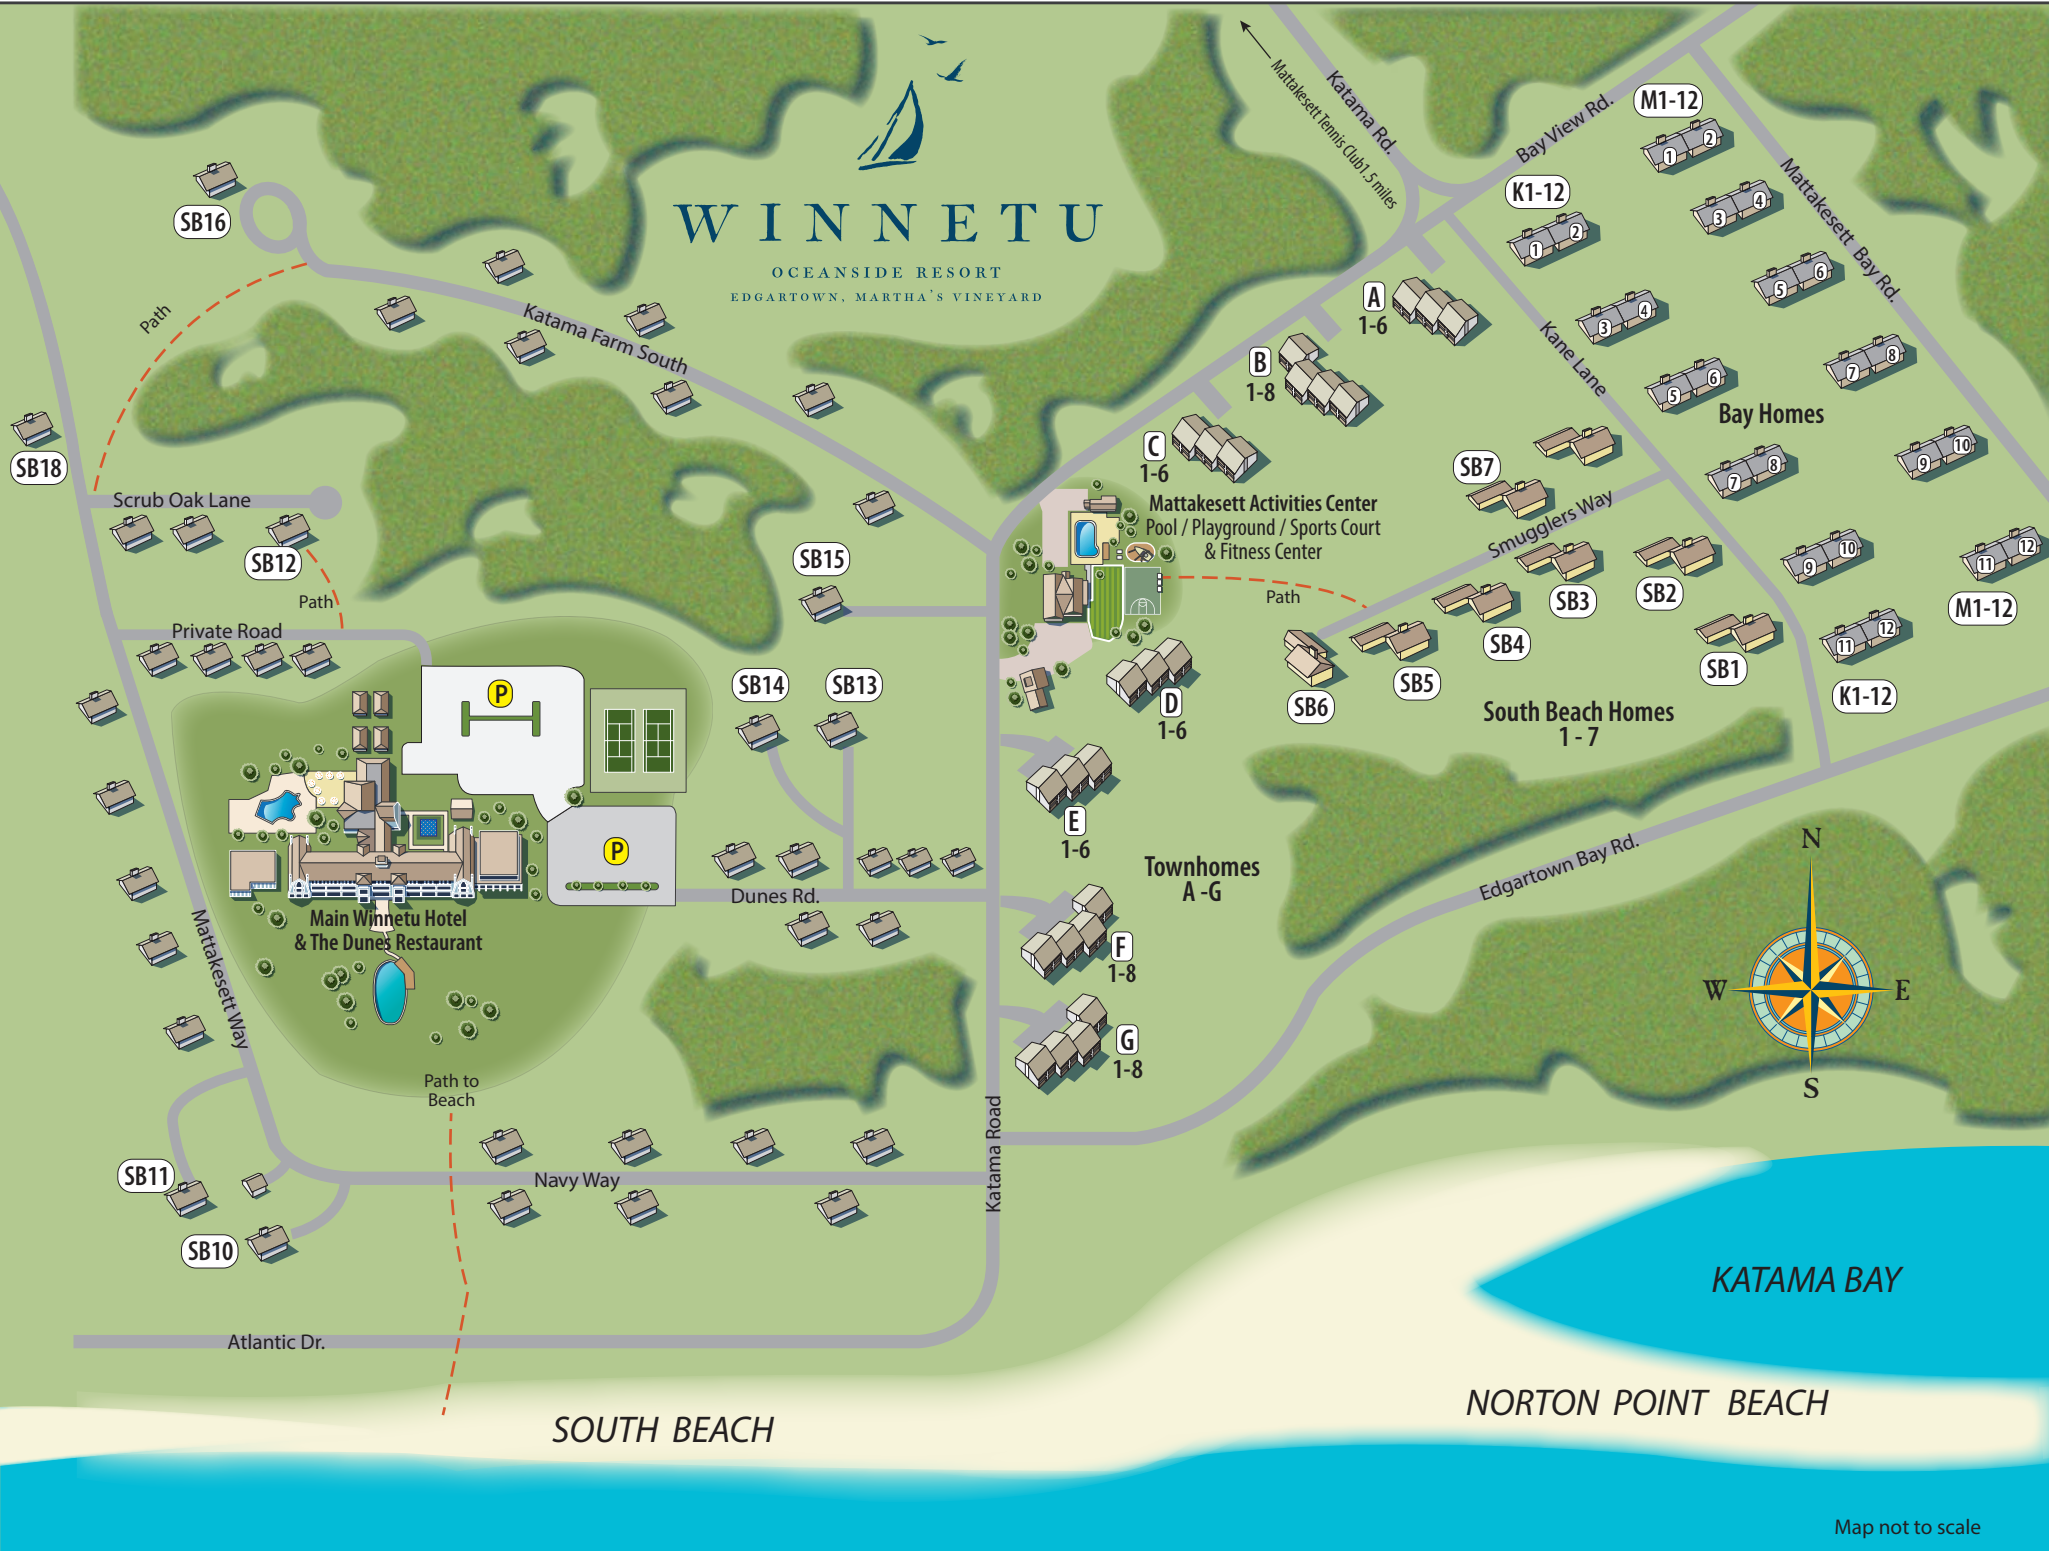

WINNETU

OCEANSIDE RESORT
EDGARTOWN, MARTHA'S VINEYARD

Map not to scale

Mattakesett Activities Center
 Pool / Playground / Sports Court
 & Fitness Center

- A** Fitness Center
- B** Children's Activities Studio
- C** Massage Treatment Rooms
- D** Outdoor Toddler Play Area
- E** Basketball & Tether Ball courts
- F** Pirate Ship Play Structure
- G** Mattakesett Pool

- 1** Front Desk/Check-in
- 2** General Store (1st floor)
- 3** The Dunes Restaurant & Ocean View Deck (2nd floor)
- 4** Restaurant & Check in Parking
- 5** Tennis Courts
- 6** Guest Parking Lot
- 7** Bike Rack
- 8** Fire Truck Rides
- 9** Ping Pong / S'mores Courtyard
- 10** Guest Services Pavilion
- 11** Courtyard / Life-Size Chess
- 12** Poolside Grill
- 13** Winnetu Pool
- 14** Garden Cottages
- 15** Makonikey Cottage
- 16** Plum Point Cottage
- 17** Clambake Area
- 18** Cape Pogue Cottage
- 19** Turtle Pond
- 20** Gazebo
- 21** Path to the Beach
- 22** Croquet
- 23** Yoga Area
- 24** Activities & Fitness Center
- 25** Tennis Club (1.5 Miles away)