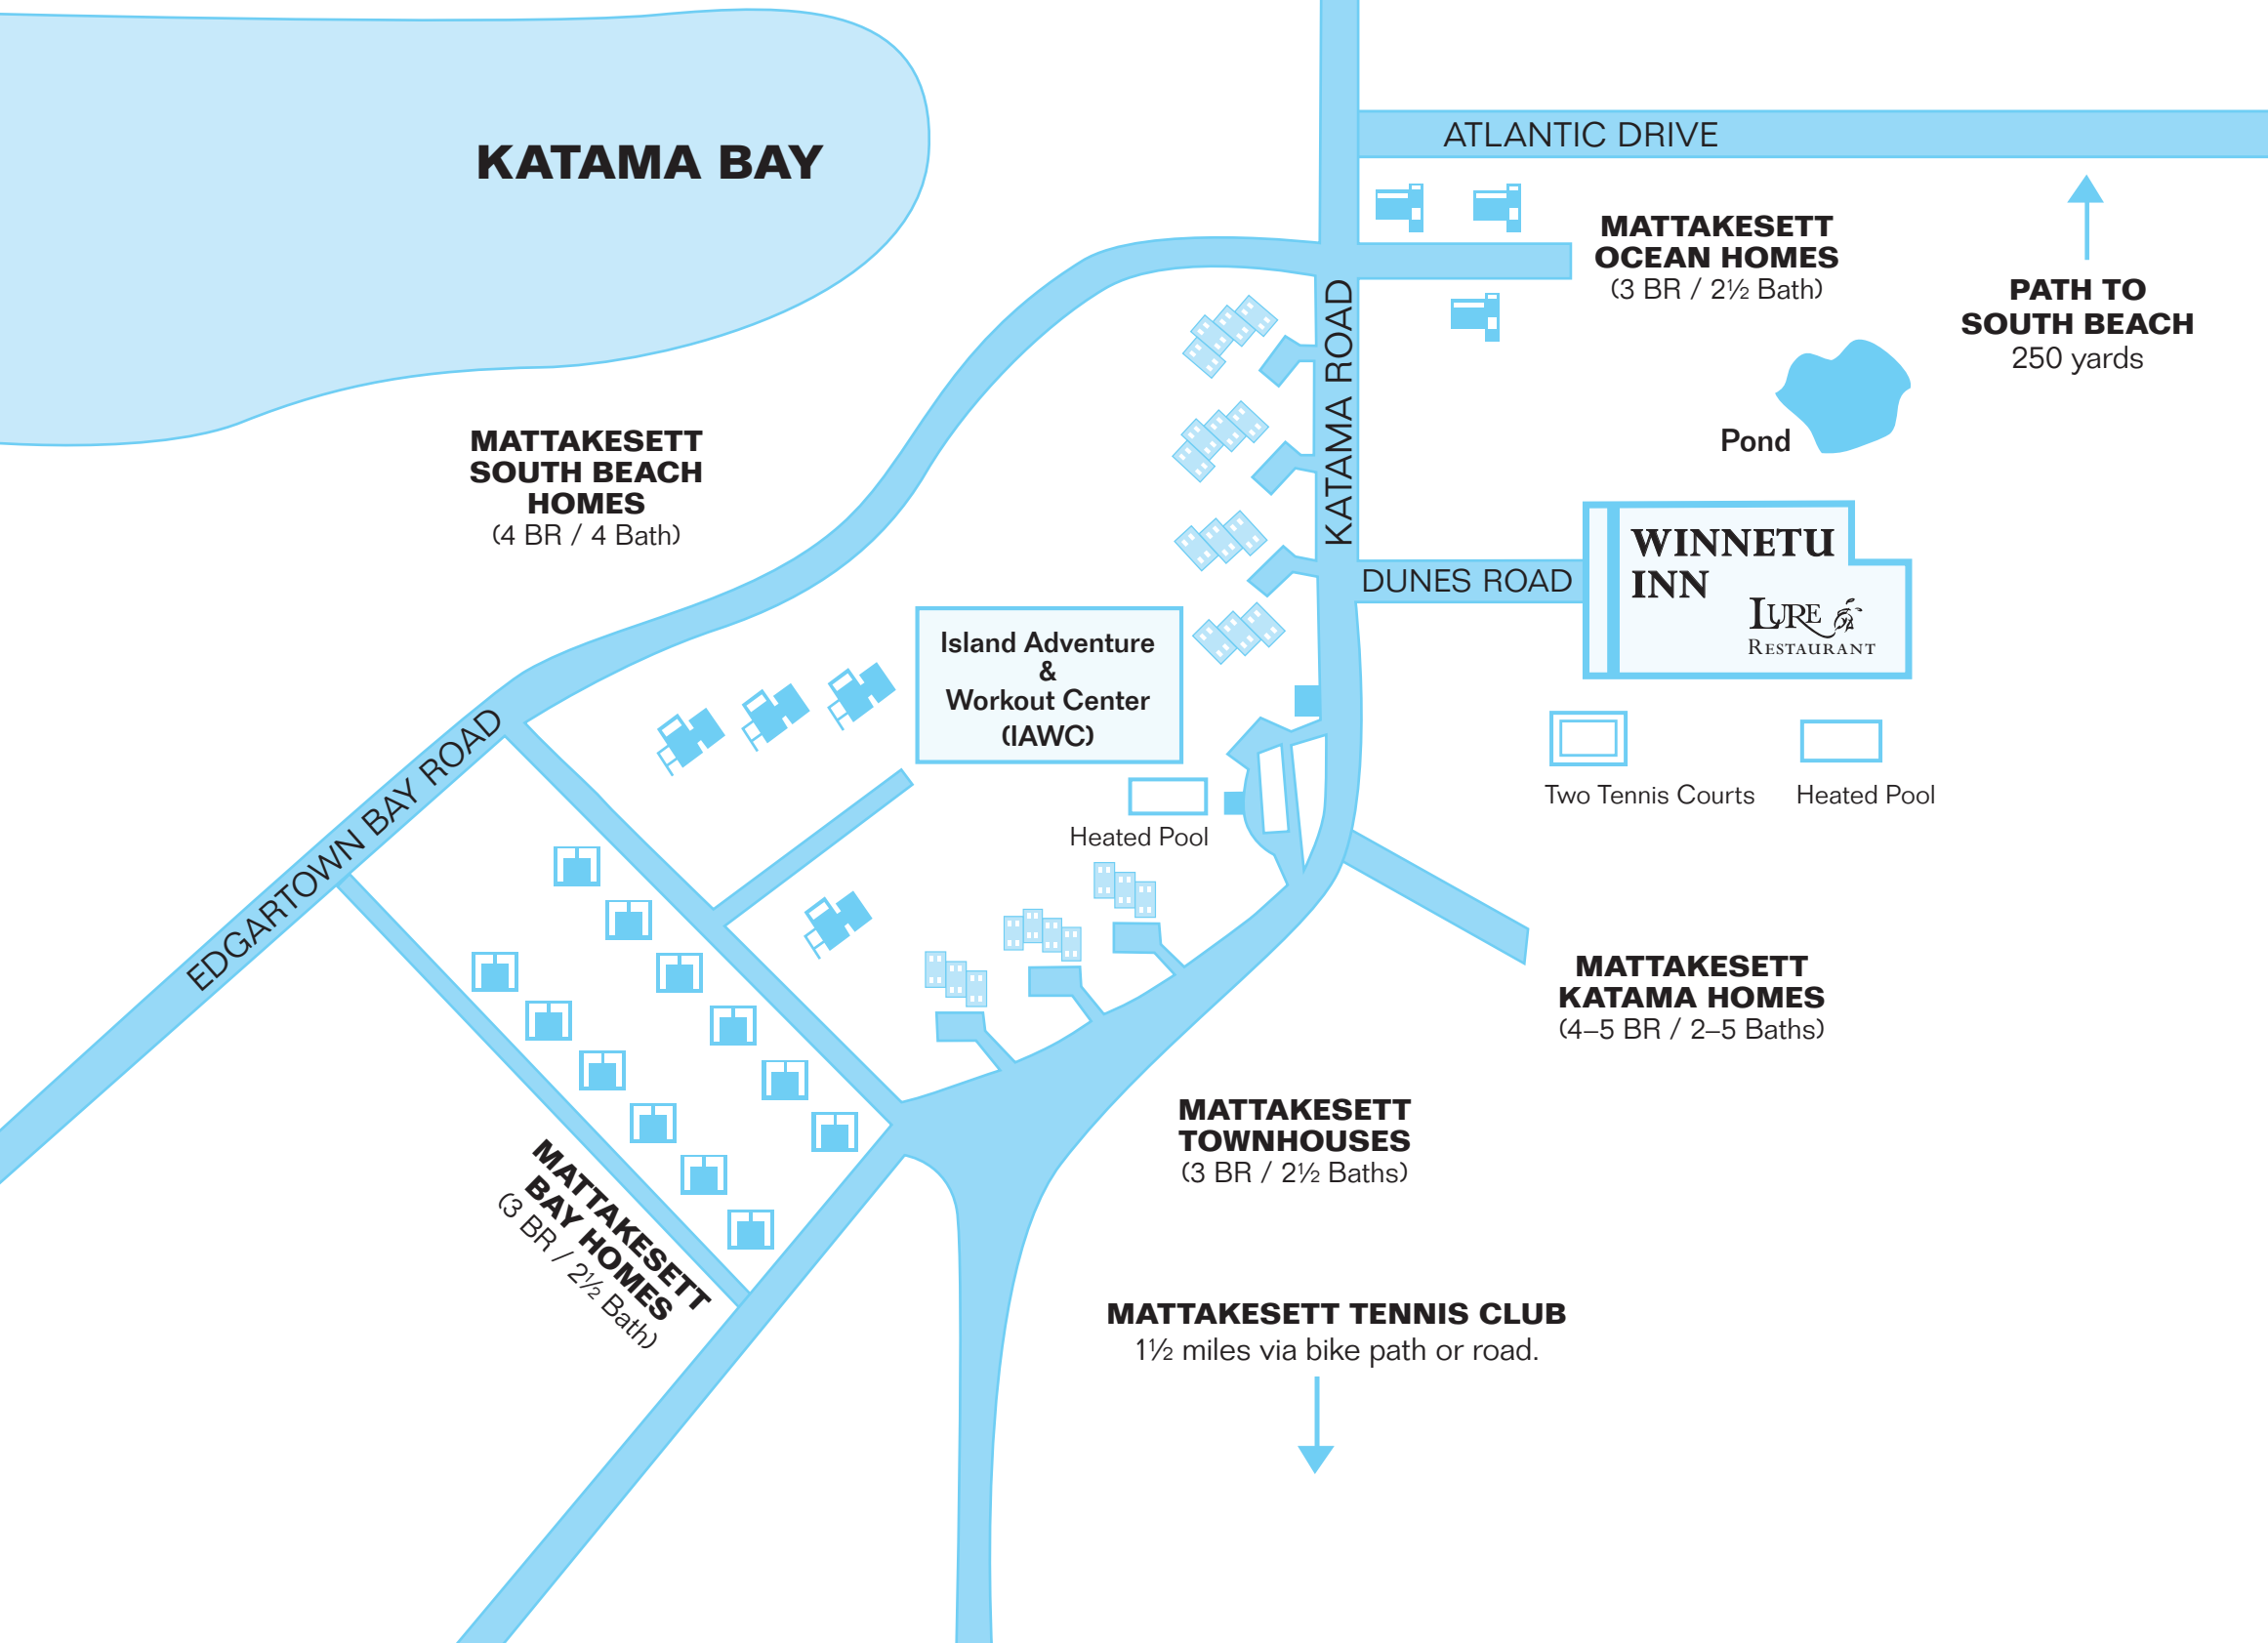

ATLANTIC OCEAN

SOUTH BEACH

KATAMA BAY

ATLANTIC DRIVE

MATTAKESETT OCEAN HOMES
(3 BR / 2½ Bath)

PATH TO SOUTH BEACH
250 yards

MATTAKESETT SOUTH BEACH HOMES
(4 BR / 4 Bath)

Pond

WINNETU INN

LURE RESTAURANT

Island Adventure & Workout Center (IAWC)

DUNES ROAD

Two Tennis Courts Heated Pool

Heated Pool

EDGARTOWN BAY ROAD

MATTAKESETT KATAMA HOMES
(4-5 BR / 2-5 Baths)

MATTAKESETT BAY HOMES
(3 BR / 2½ Bath)

MATTAKESETT TOWNHOUSES
(3 BR / 2½ Baths)

MATTAKESETT TENNIS CLUB
1½ miles via bike path or road.